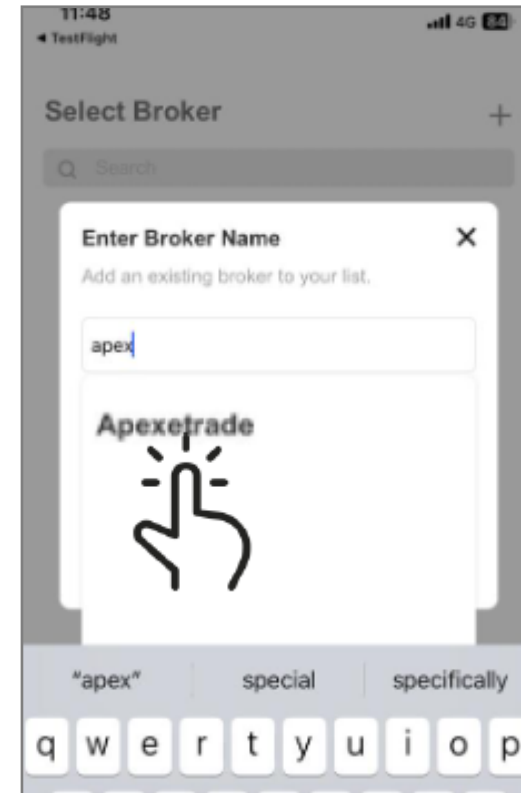

New Apextrade Mobile App

A photograph of a rugged, rocky mountain peak with sparse green trees and a clear blue sky. The rock face is dark and textured, while the surrounding slopes are covered in dry grass and small shrubs.

Steps to install the latest Apextrade Mobile App

Seize the Markets on the go with our mobile application

Easily manage your account

Convenient

Saves your time

DOWNLOAD

Search for "ASIABROKER"

- Once installed:
- 1) Open the apps
 - 2) Allow for notifications

Welcome, to the . Skip
Stock Trading Super App

1) You can either swipe to the left or skip

1) Click the "+" symbol.

2) Type Apextrade and select.

1) Click “close”.

2) Login with username & password as usual